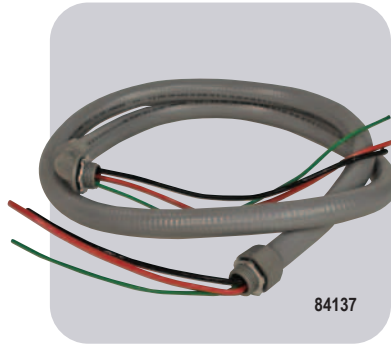

Accessories

MARS A/C Whips Non-Metallic Fittings

Non-metallic conduit with non-metal fittings. Assembled with UL approved components.

MARS NO.	DESCRIPTION	MARS PACK
84131	4' x 1/2" #10 ga. non-metallic whip UL	1
84133	4' x 3/4" #8 ga. non-metallic whip UL	1
84135	6' x 1/2" #10 ga. non-metallic whip UL	1
84137	6' x 3/4" #8 ga. non-metallic whip UL	1
84139	8' x 1/2" #10 ga. non-metallic whip	1
84141	8' x 3/4" #8 ga. non-metallic whip	1
84143	10' x 3/4" #8 ga. non-metallic whip	1

MARS Bulk Packaged A/C Whips, Non-Metallic Fittings

Non-metallic conduit with non-metallic fittings. These are individually packaged. Assembled with UL approved components.

- Packaged gaylord style
- Bulk box for easy access

MARS NO.	DESCRIPTION	MARS PACK
84181	4' x 1/2" #10 ga. non-metallic whip UL	90
84183	4' x 3/4" #8 ga. non-metallic whip UL	60
84185	6' x 1/2" #10 ga. non-metallic whip UL	60
84187	6' x 3/4" #8 ga. non-metallic whip UL	45

MARS A/C Whips Metallic Fittings

Non-metallic conduit with metal fittings. Assembled with UL approved components.

MARS NO.	DESCRIPTION	MARS PACK
84132	4' x 1/2" #10 ga. metallic whip UL	1
84134	4' x 3/4" #8 ga. metallic whip UL	1
84136	6' x 1/2" #10 ga. metallic whip UL	1
84138	6' x 3/4" #8 ga. metallic whip UL	1