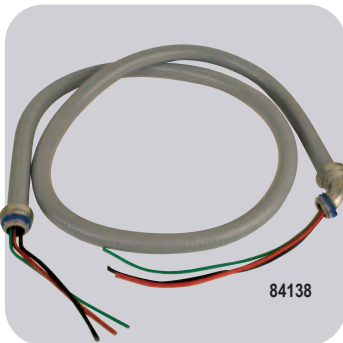

Accessories

MARS A/C Whips Non-Metallic Fittings

Non-metallic conduit with non-metal fittings. Assembled with UL approved components.

MARS NO.	DESCRIPTION	MARS PACK
84131	4' x 1/2" #10 ga. non-metallic whip UL	1
84133	4' x 3/4" #8 ga. non-metallic whip UL	1
84135	6' x 1/2" #10 ga. non-metallic whip UL	1
84137	6' x 3/4" #8 ga. non-metallic whip UL	1
84139	8' x 1/2" #10 ga. non-metallic whip	1
84141	8' x 3/4" #8 ga. non-metallic whip	1
84143	10' x 3/4" #8 ga. non-metallic whip	1

MARS NO.	DESCRIPTION	MARS PACK
84181	4' x 1/2" #10 ga. non-metallic whip UL	90
84183	4' x 3/4" #8 ga. non-metallic whip UL	60
84185	6' x 1/2" #10 ga. non-metallic whip UL	60
84187	6' x 3/4" #8 ga. non-metallic whip UL	45

MARS A/C Whips Metallic Fittings

Non-metallic conduit with metal fittings. Assembled with UL approved components.

MARS NO.	DESCRIPTION	MARS PACK
84132	4' x 1/2" #10 ga. metallic whip UL	1
84134	4' x 3/4" #8 ga. metallic whip UL	1
84136	6' x 1/2" #10 ga. metallic whip UL	1
84138	6' x 3/4" #8 ga. metallic whip UL	1