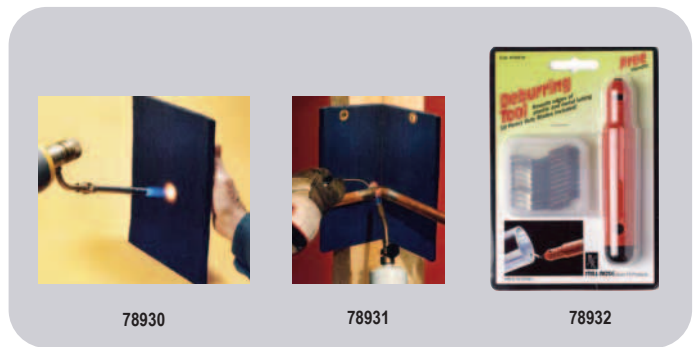

Accessories

MARS NO.	DESCRIPTION	MARS PACK
78930	Solder/braze heat shield, 9" x 12" x 1/2" temperatures exceeding 2500°F	10
78931	Solder heat shield, 9" x 12" temperatures up to 2500°F	10
78932	Heavy duty deburring tool, 3 blades	10
78933	Deburring tool replacement blades, 5 pack	10